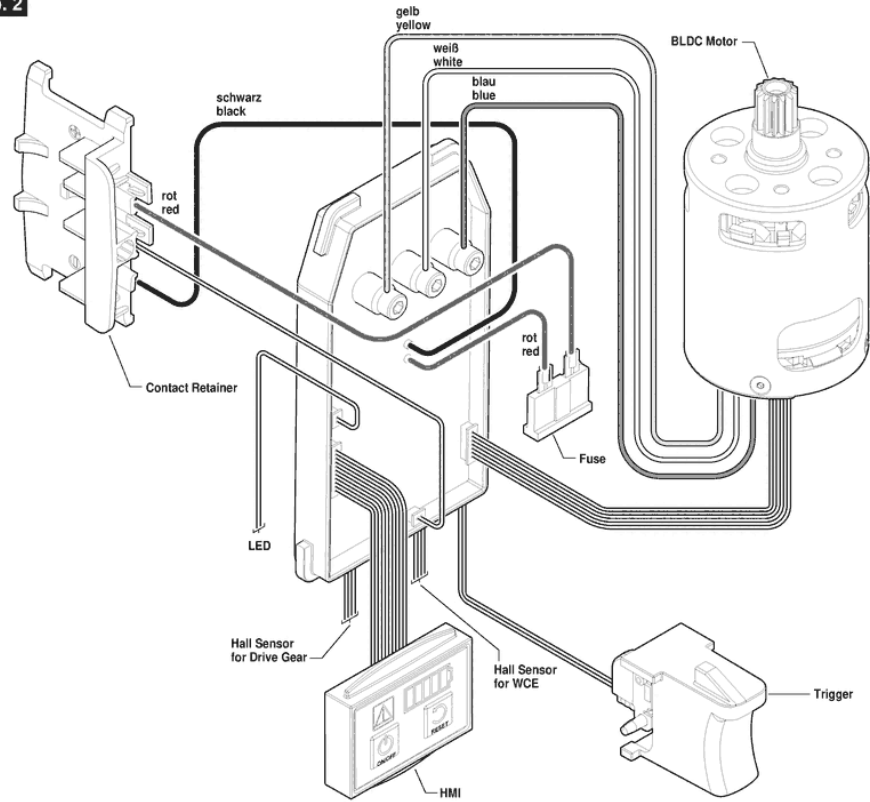

Illustration - Type - E

3 601 JL7 000
Issue | 23-10-03
Stand | **Fig./Abb. 2**

Spare parts list

Item	Part Number	Description	Illustration
20	1 600 A02 HL3	Safety Lever	1
21	1 601 11A 9ZM	Nameplate	1
22	1 600 A02 LK8	Warning Label	1
25	1 600 A02 HD9	Washer	1
26	1 605 500 2L0	Cover	1
27	1 600 A02 HE0	Supporting Foam	1
28	1 600 A02 HE1	Hex Socket Head Cap Screw	1
29	1 600 A02 HE2	Cylinder Cover	1
30	1 600 A02 HE3	Charge Valve	1
31	1 600 210 0AW	O-Ring	1
32	1 600 A02 HE4	Screw Plug	1
34	1 600 A02 HE8	Isolating Valve	1
37	1 600 A02 HG5	Bumper	1
38	1 603 435 09T	Hex Screw	1
39	1 600 A02 HG6	Pivot Pin	1
40	1 600 A02 HG7	Support	1
45	1 605 806 6GY	Housing	1
46	1 600 A02 HH0	Pivot Pin	1
47	1 600 A02 HH1	Slotted Spring Pin	1
48	1 600 150 045	Spring retaining ring	1
49	1 600 A02 HH2	Gear Cover	1
50	1 600 A02 HH3	Retaining Pin	1
51	1 600 210 0B0	O-Ring	1
52	1 600 900 0AJ	Ball Bearing	1
57	1 600 A02 HH8	Bumper	1
58	1 600 A02 HH4	Spindle With Gear	1
59	1 600 A02 HH9	Needle bearing	1
60	1 600 A02 HJ0	Guide Bushing	1
61	1 600 210 0B1	O-Ring	1
62	1 600 A02 HJ1	Nose	1
63	1 600 A02 HJ2	Spring Pin	1
64	1 603 435 09U	Hex Screw	1
65	1 600 A02 HJ3	Stop Latch	1
66	1 600 A02 HJ4	Torsion Spring	1
67	1 600 A02 HJ5	Torsion Spring	1