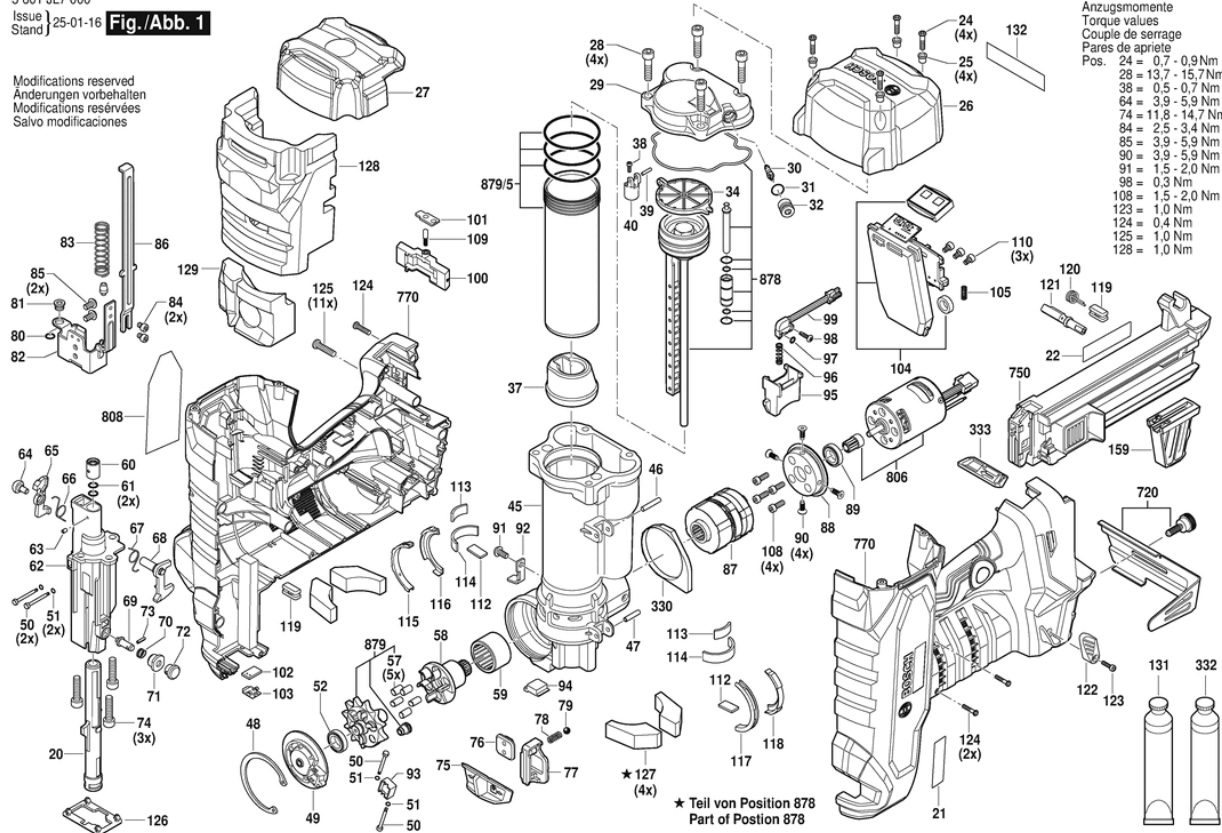

Illustration - Type - E

3 601 JL7 000
Issue | 25-01-16
Stand | **Fig./Abb. 1**

Anzugsmomente
Torque values
Couple de serrage
Pares de apriete

Pos.	Torque
24	0.7 - 0.9 Nm
28	13.7 - 15.7 Nm
38	0.5 - 0.7 Nm
64	3.9 - 5.9 Nm
74	11.8 - 14.7 Nm
84	2.5 - 3.4 Nm
85	3.9 - 5.9 Nm
90	3.9 - 5.9 Nm
91	1.5 - 2.0 Nm
98	0.3 Nm
108	1.5 - 2.0 Nm
123	1.0 Nm
124	0.4 Nm
125	1.0 Nm
128	1.0 Nm